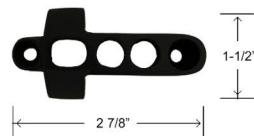

Solid Brass Shutter Bower - Flat Black Finish - Set - 15" L
MPN: MS-SB-15-19

Style: Zimmerman

Metal: Brass

Size: 15" L Brace Rod

Finish: Powder Coat Flat Black

Use With: 1 Shutter

Fasteners: #10 x 1" Slotted 18/8 Stainless

Specifications - Sold Per Set - 1 Set Per Shutter - 2 Sets Per Pair of Shutters

AS VIEWED FROM THE EXTERIOR

SB-15 - Shutter Bower

Sill Plate

Cradle

Thimble Catch

Cup Catch
