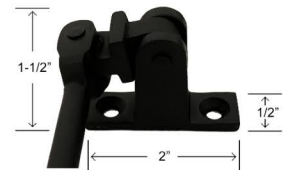

Solid Brass Shutter Bower - Flat Black Finish - Set - 15" L
MPN: MS-SB-15-19

Style: Zimmerman

Metal: Brass

Size: 15" L Brace Rod

Finish: Powder Coat Flat Black

Use With: 1 Shutter

Fasteners: #10 x 1" Slotted 18/8 Stainless

Specifications - Sold Per Set - 1 Set Per Shutter - 2 Sets Per Pair of Shutters

AS VIEWED FROM THE EXTERIOR

SB-15 - Shutter Bower

Sill Plate

Cradle

Thimble Catch

Cup Catch
