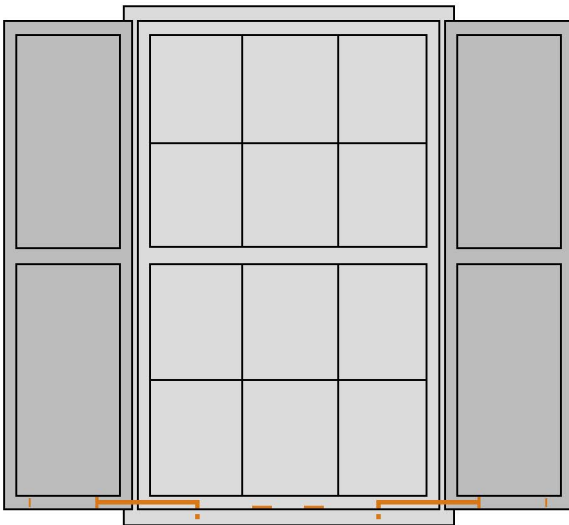

Solid Brass Shutter Bower - Flat Black Finish - Set - 15" L
MPN: MS-SB-15-19

Style: Zimmerman

Metal: Brass

Size: 15" L Brace Rod

Finish: Powder Coat Flat Black

Use With: 1 Shutter

Fasteners: #10 x 1" Slotted 18/8 Stainless

Specifications - Sold Per Set - 1 Set Per Shutter - 2 Sets Per Pair of Shutters

AS VIEWED FROM THE EXTERIOR

SB-15 - Shutter Bower

Sill Plate

Cradle

Thimble Catch

Cup Catch
