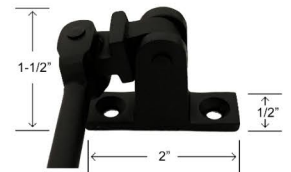

Solid Brass Shutter Bower - Flat Black Finish - Set - 9" L
MPN: MS-SB-09-19

Style: Zimmerman

Metal: Brass

Size: 9" L Brace Rod

Finish: Powder Coat Flat Black

Use With: 1 Shutter

Fasteners: #10 x 1" Slotted 18/8 Stainless

Specifications - Sold Per Set - 1 Set Per Shutter - 2 Sets Per Pair of Shutters

AS VIEWED FROM THE EXTERIOR

SB-09 - Shutter Bower

Sill Plate

Cradle

Thimble Catch

Cup Catch
