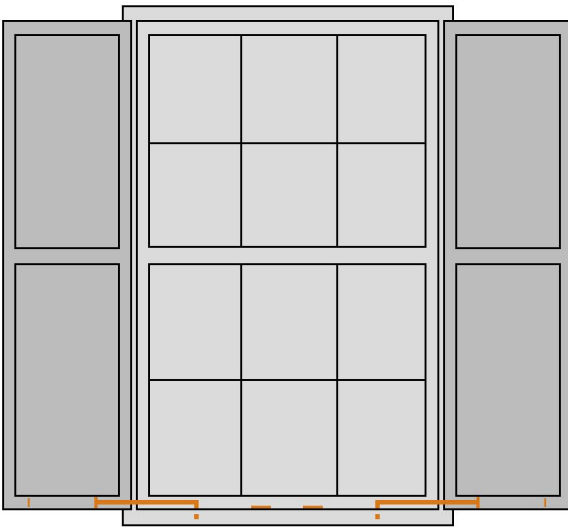

Solid Brass Shutter Bower - Flat Black Finish - Set - 9" L
MPN: MS-SB-09-19

Style: Zimmerman

Metal: Brass

Size: 9" L Brace Rod

Finish: Powder Coat Flat Black

Use With: 1 Shutter

Fasteners: #10 x 1" Slotted 18/8 Stainless

Specifications - Sold Per Set - 1 Set Per Shutter - 2 Sets Per Pair of Shutters

AS VIEWED FROM THE EXTERIOR

SB-09 - Shutter Bower

Sill Plate

Cradle

Thimble Catch

Cup Catch
