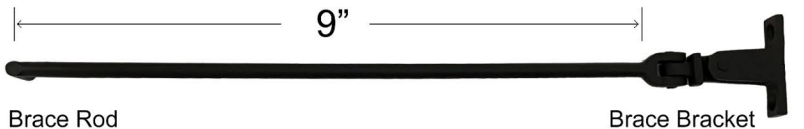

Solid Brass Shutter Bower - Flat Black Finish - Set - 9" L
MPN: MS-SB-09-19

Style: Zimmerman

Metal: Brass

Size: 9" L Brace Rod

Finish: Powder Coat Flat Black

Use With: 1 Shutter

Fasteners: #10 x 1" Slotted 18/8 Stainless

Specifications - Sold Per Set - 1 Set Per Shutter - 2 Sets Per Pair of Shutters

AS VIEWED FROM THE EXTERIOR

SB-09 - Shutter Bower

Sill Plate

Cradle

Thimble Catch

Cup Catch
