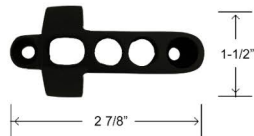

Solid Brass Shutter Bower - Flat Black Finish - Set - 9" L
MPN: MS-SB-09-19

Style: Zimmerman

Metal: Brass

Size: 9" L Brace Rod

Finish: Powder Coat Flat Black

Use With: 1 Shutter

Fasteners: #10 x 1" Slotted 18/8 Stainless

Specifications - Sold Per Set - 1 Set Per Shutter - 2 Sets Per Pair of Shutters

AS VIEWED FROM THE EXTERIOR

SB-09 - Shutter Bower

Sill Plate

Cradle

Thimble Catch

Cup Catch
